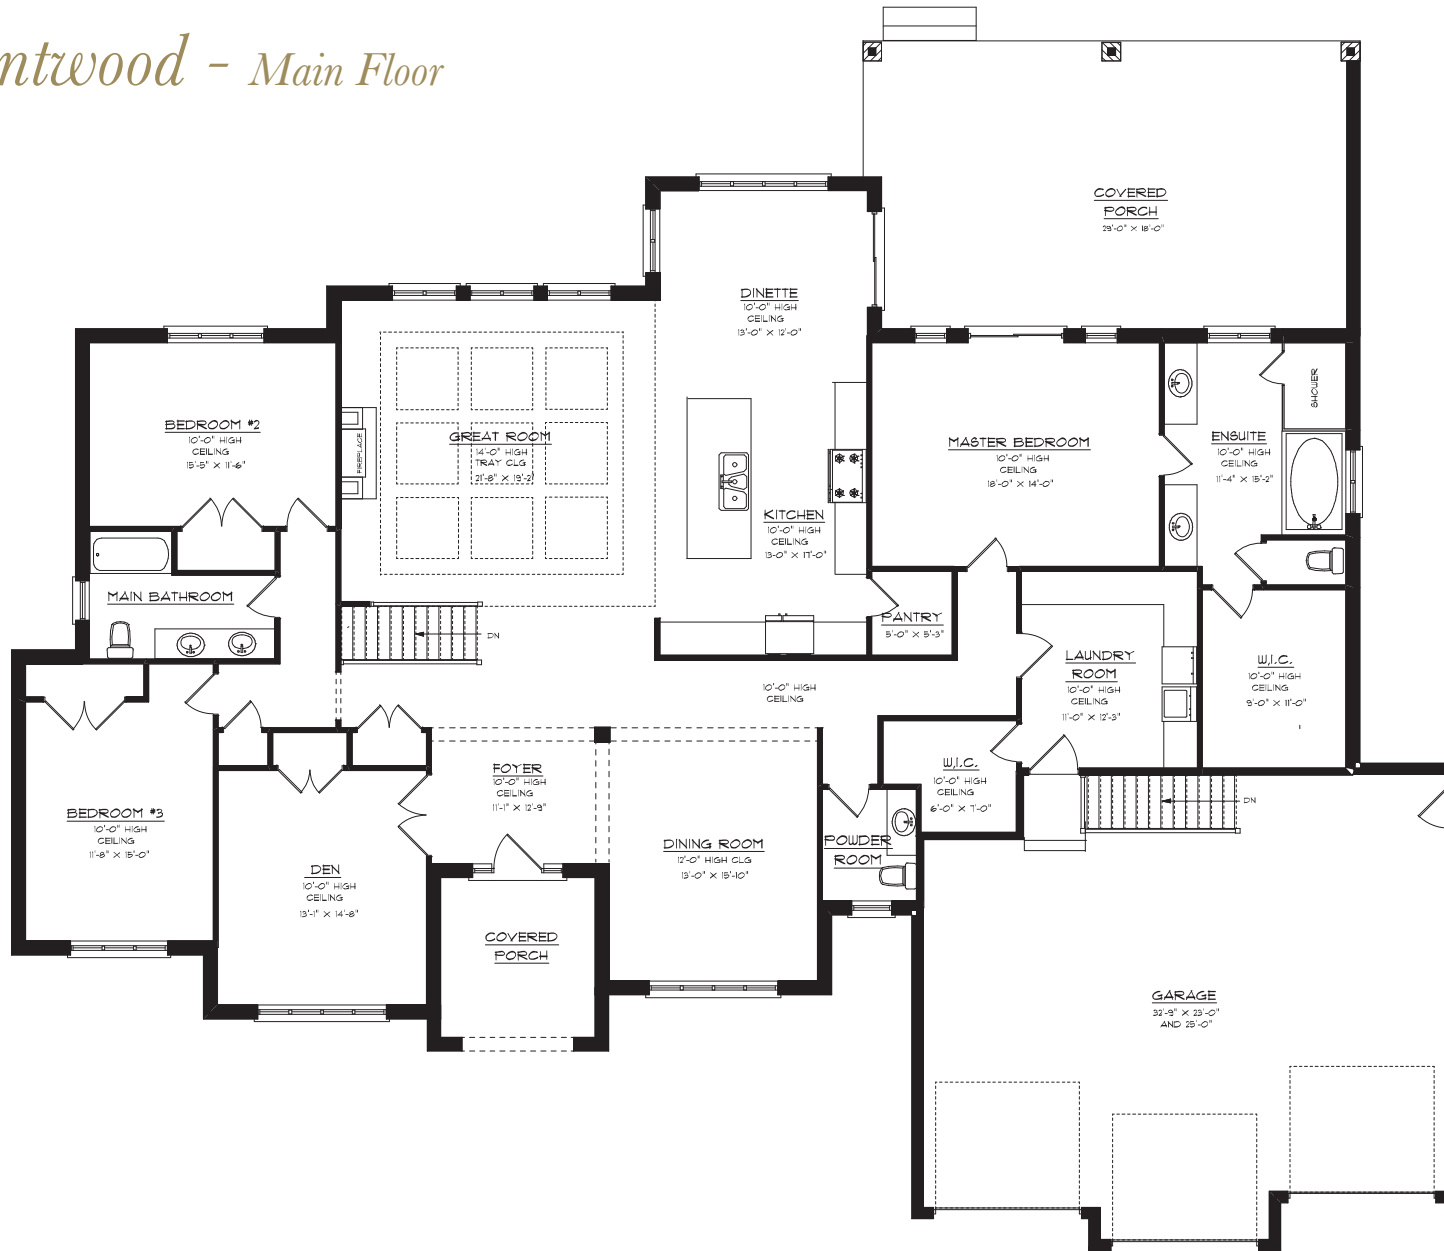

# The Brentwood - Main Floor

3167 sq.ft.

# *The Brentwood - Basement*

3167 sq.ft.